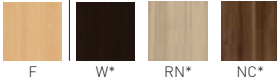

NA not assembled / non assemblato
0,36 m³ - 26,40 kg.
60x56x51cm.
60x56x51cm.
4 pcs [carton]

Frame Finishing & Codes / Finiture Telai e Codici

cod.268.--/BLF beech/faggio

Felt Glides / Tappi in feltro