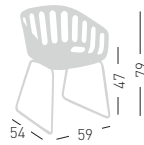

NA not assembled / non assemblato
0,18+0,24 m³ - 22,40 kg.
60x56x51cm.
66x55x63cm.
4 pcs [carton]

Frame Finishing & Codes / Finiture Telai e Codici

cod.268.--/ST chromed/cromata
cod.268.--/STB white painted/verniciato bianco