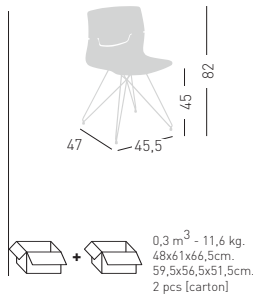

Frame Finishing & Codes / Finiture Telai e Codici

cod.173.--/TC chromed/cromata
cod.173.--/TCB white painted/verniciato bianco
cod.173.--/TCN black painted/verniciato nero