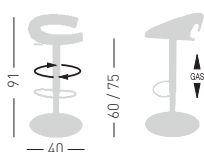

### TORINO I

Techno polymer seat upholstered in leather, chromed frame and combined base.  
Seduta in tecnopolimero rivestito in pelle, telaio cromato e base combinata.

A assembled / assemblato

0,19 m<sup>3</sup> - 12,5 kg.  
46x46x89cm.  
1 pcs [carton]

### TORINO IV

Techno polymer seat upholstered in leather, chromed frame and base.  
Seduta in tecnopolimero rivestito in pelle, telaio e base cromata.

A assembled / assemblato

0,19 m<sup>3</sup> - 13 kg.  
46x46x89cm.  
1 pcs [carton]