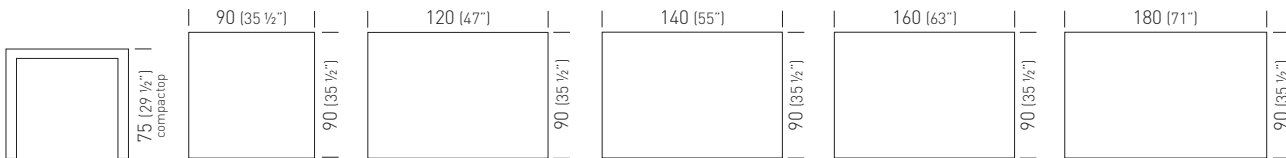

CLARO

Studio Eurolinea Design

Only for compactop /
solo per compactop

Compactop Color / Colore Piano Compactop

Laminated Top Color / Colore Piano Laminato

Frame Color / Colore Struttura

90x90compactop	TCLAC610.__-_/H75		0.54m ³ / 33kg / 1pcs
90x90laminated	TCLAL620.__-_/H75		0.54m ³ / 33kg / 1pcs
90x90fullcolor (min 5pcs)	TCLAC611.00-_/H75		0.54m ³ / 33kg / 1pcs
90x120compactop	TCLAC612.__-_/H75		0.54m ³ / 36kg / 1pcs
90x120laminated	TCLAL622.__-_/H75		0.54m ³ / 36kg / 1pcs
90x120fullcolor (min 5pcs)	TCLAC613.00-_/H75		0.54m ³ / 36kg / 1pcs
90x140compactop	TCLAC614.__-_/H75		0.65m ³ / 39kg / 1pcs
90x140laminated	TCLAL624.__-_/H75		0.65m ³ / 39kg / 1pcs
90x140fullcolor (min 5pcs)	TCLAC615.00-_/H75		0.65m ³ / 39kg / 1pcs
90x160compactop	TCLAC616.__-_/H75		0.75m ³ / 41kg / 1pcs
90x160laminated	TCLAL626.__-_/H75		0.75m ³ / 41kg / 1pcs
90x160fullcolor (min 5pcs)	TCLAC617.00-_/H75		0.75m ³ / 41kg / 1pcs
90x180compactop	TCLAC618.__-_/H75		0.80m ³ / 43kg / 1pcs
90x180laminated	TCLAL628.__-_/H75		0.80m ³ / 43kg / 1pcs
90x180fullcolor (min 5pcs)	TCLAC619.00-_/H75		0.80m ³ / 43kg / 1pcs