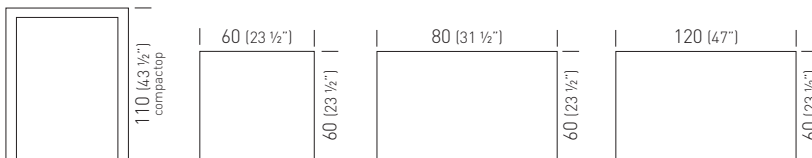

CLARO SLIM

Studio Eurolinea Design

Only for compactop /
solo per compactop

Compactop Color / Colore Piano Compactop

Laminated Top Color / Colore Piano Laminato

Frame Color / Colore Struttura

60x60compactop	TCLAC640.__-_/H110		0.20m ³ / 21kg / 1pcs
60x60laminated	TCLAL650.__-_/H110		0.20m ³ / 21kg / 1pcs
60x60fullcolor (min 5pcs)	TCLAC641.00-_/H110		0.20m ³ / 21kg / 1pcs
60x80compactop	TCLAC642.__-_/H110		0.24m ³ / 23kg / 1pcs
60x80laminated	TCLAL652.__-_/H110		0.24m ³ / 23kg / 1pcs
60x80fullcolor (min 5pcs)	TCLAC643.00-_/H110		0.24m ³ / 23kg / 1pcs
60x120compactop	TCLAC644.__-_/H110		0.40m ³ / 27kg / 1pcs
60x120laminated	TCLAL654.__-_/H110		0.40m ³ / 27kg / 1pcs
60x120fullcolor (min 5pcs)	TCLAC645.00-_/H110		0.40m ³ / 27kg / 1pcs