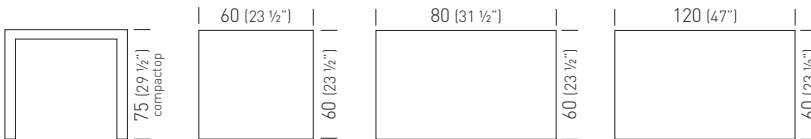

CLARO SLIM

Studio Eurolinea Design

Only for compactop /
solo per compactop

Compactop Color / Colore Piano Compactop

Laminated Top Color / Colore Piano Laminato

Frame Color / Colore Struttura

60x60compactop	TCLAC640. __- __/H75		0.15m ³ / 19kg / 1pcs
60x60laminated	TCLAL650. __- __/H75		0.15m ³ / 19kg / 1pcs
60x60fullcolor (min 5pcs)	TCLAC641.00- __/H75		0.15m ³ / 19kg / 1pcs