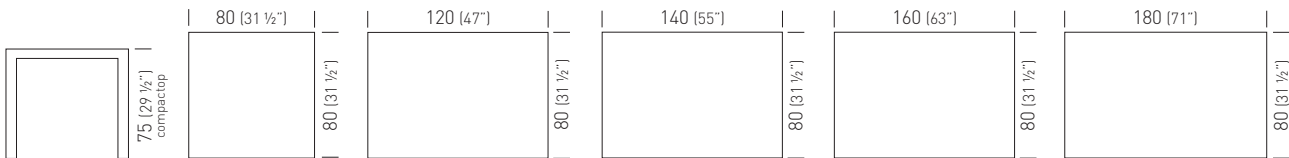

Only for compactop /
solo per compactop

Compactop Color / Colore Piano Compactop

Laminated Top Color / Colore Piano Laminato

Frame Color / Colore Struttura

80x80compactop	TCLAC590.__-_/H75		0.24m ³ / 31kg / 1pcs
80x80laminated	TCLAL600.__-_/H75		0.24m ³ / 31kg / 1pcs
80x80fullcolor (min 5pcs)	TCLAC591.00-_/H75		0.24m ³ / 31kg / 1pcs
80x120compactop	TCLAC592.__-_/H75		0.36m ³ / 38kg / 1pcs
80x120laminated	TCLAL602.__-_/H75		0.36m ³ / 38kg / 1pcs
80x120fullcolor (min 5pcs)	TCLAC593.00-_/H75		0.36m ³ / 38kg / 1pcs
80x140compactop	TCLAC594.__-_/H75		0.41m ³ / 40kg / 1pcs
80x140laminated	TCLAL604.__-_/H75		0.41m ³ / 40kg / 1pcs
80x140fullcolor (min 5pcs)	TCLAC595.00-_/H75		0.41m ³ / 40kg / 1pcs
80x160compactop	TCLAC596.__-_/H75		0.46m ³ / 42kg / 1pcs
80x160laminated	TCLAL606.__-_/H75		0.46m ³ / 42kg / 1pcs
80x160fullcolor (min 5pcs)	TCLAC597.00-_/H75		0.46m ³ / 42kg / 1pcs
80x180compactop	TCLAC598.__-_/H75		0.60m ³ / 44kg / 1pcs
80x180laminated	TCLAL608.__-_/H75		0.60m ³ / 44kg / 1pcs
80x180fullcolor (min 5pcs)	TCLAC599.00-_/H75		0.60m ³ / 44kg / 1pcs