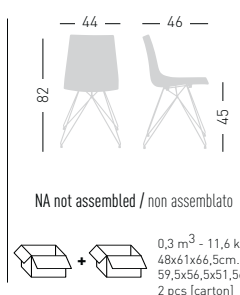

Frame Finishing & Codes / Finiture Telai e Codici

cod.135.--/TC chromed/cromata
cod.135.--/TCB white painted/verniciato bianco
cod.135.--/TCN black painted/verniciato nero