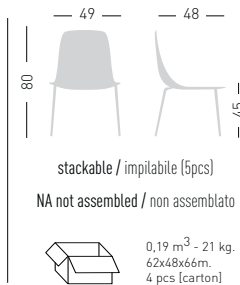

Frame Finishing & Codes / Finiture Telai e Codici

cod.135.--/NA chromed/cromata
cod.135.--/NAB white painted/verniciato bianco
cod.135.--/NAN black painted/verniciato nero