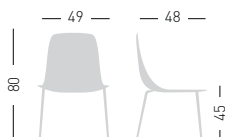

stackable / impilabile (4pcs)
NA not assembled / non assemblato

0,24 m³ - 22 kg.
55x65,5x63cm.
4 pcs [carton]

Frame Finishing & Codes / Finiture Telai e Codici

cod.135.--/TPB white painted/verniciato bianco