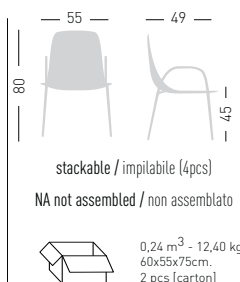

Frame Finishing & Codes / Finiture Telai e Codici

cod.135.--/TB chromed/cromata
cod.135.--/TBB white painted/verniciato bianco