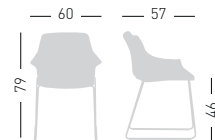

NA not assembled / non assemblato

0,24 m³ - 16 kg.
66x55x63cm
2 pcs [carton]

Frame Finishing & Codes / Finiture Telai e Codici

cod.170.--/ST chromed/cromata

cod.170.--/STB white painted/verniciato bianco

cod.170.--/STN black painted/verniciato nero