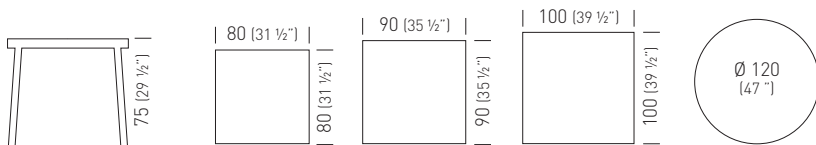

Frame Color / Colore Struttura

Laminated Top Color / Colore Piano Laminato

Special Finishes / Finiture Speciali

**Laminated:** Special Laminated Surfaces Wood Effect 25 (p. 114) available on demand (min. 20pcs each code)  
Special Laminated Surfaces Wood Effect 25 (p. 114) disponibile su richiesta (min. 20pcs per codice)  
Special Laminated Surfaces Fenix 25 (p. 115) available on demand (min. 20pcs each code)  
Special Laminated Surfaces Fenix 25 (p. 115) disponibile su richiesta (min. 20pcs per codice)

80x80laminated	TLOGL230._____/H75		0.35m <sup>3</sup> / 21kg / 1pcs
90x90laminated	TLOGL232._____/H75		0.46m <sup>3</sup> / 22kg / 1pcs
100x100laminated	TLOGL234._____/H75		0.46m <sup>3</sup> / 24kg / 1pcs
diam. 120laminated	TLOGL236._____/H75		0.80m <sup>3</sup> / 26kg / 1pcs