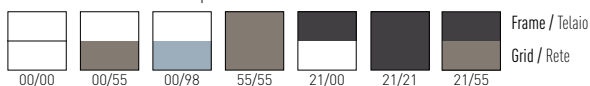

Sunlounger Doge

Available colors / Colori disponibili

DOGE

Stackable sun lounger, with toughened, co-injected techno-polymer, steel and aluminum frame. High-resistance and flexible techno-polymer-injected slats, casters for ease of manoeuvrability, and back adjustable to five positions.