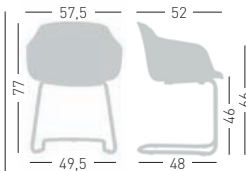

NA not assembled / non assemblata

0,54 m³ - 27,20 kg.
62x57x42cm

+ 66x55x63cm
4 pcs [carton]

Frame Finishing & Codes / Finiture Telai e Codici

cod. 266.__(K)__/CTL chromed/cromata
cod. 266.__(B)__/CTL chromed/cromata
cod. 266.__(S)__/CTL chromed/cromata
cod. 266.__(DK)__/CTL chromed/cromata
cod. 266.__(V)__/CTL chromed/cromata
cod. 266.__(E)__/CTL chromed/cromata
cod. 266.__(MG)__/CTL chromed/cromata
cod. 266.__(TC)__/CTL chromed/cromata

cod. 266.__(K)__/CTLN black painted/verniciato nero
cod. 266.__(B)__/CTLN black painted/verniciato nero
cod. 266.__(S)__/CTLN black painted/verniciato nero
cod. 266.__(DK)__/CTLN black painted/verniciato nero
cod. 266.__(V)__/CTLN black painted/verniciato nero
cod. 266.__(E)__/CTLN black painted/verniciato nero
cod. 266.__(MG)__/CTLN black painted/verniciato nero
cod. 266.__(TC)__/CTLN black painted/verniciato nero

Fabric required
Fabbisogno di tessuto
4 pcs: Lin Mtrs 1,0 (h1,40)

COM fabric min. order
10pcs each code
Tessuto cliente TC ordine
min. 10pz per codice

Min. order 4pcs
each code
Ordine min 4pz
per codice