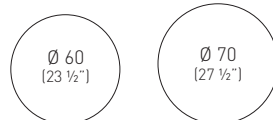

diam.60	TAK3I030._._/H50		0.075m ³ / 10kg / 1pcs
diam.70	TAK3I032._._/H50		0.085m ³ / 10.5kg / 1pcs
diam.60	TAK3I030._._/H74		0.075m ³ / 10.5kg / 1pcs
diam.70	TAK3I032._._/H74		0.085m ³ / 11kg / 1pcs
diam.60	TAK3I030._._/H100		0.105m ³ / 11kg / 1pcs
diam.60	TAK3I030._._/H110		0.105m ³ / 11kg / 1pcs