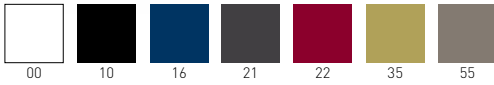

## MULTIPLE CABINET 2027

Cabinet consisting of 2027 structure and two modules with sliding doors and lock, 1 Partition and 2 shelves per compartment.  
Mobile composto da struttura 2027 e 2 moduli con ante scorrevoli e serratura, 1 tramezza e 2 ripiani per vano.

### Melamine Laquered Cabinets Colors Colori Laccati Mobili Melaminico