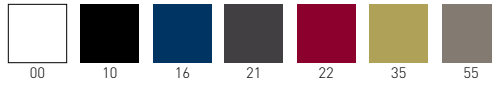

Frame colors Colori struttura

Melamine Cabinets Color Colore Mobili Melaminico