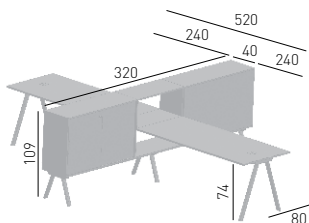

Unassembled structure, individual modules assembled.
Struttura non assemblata, singoli moduli assemblati.

1,79 m³
208,1 kg.

Finishing & Codes / Finiture e Codici

Melamine Cabinets / Mobili in Melaminico

cod. **WRKMX2.00-00/PK__**

Melamine Laquered Cabinets / Mobili in Melaminico Laccato

cod. **WRKQX2.__-00/PK__**