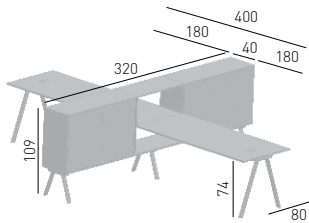

Unassembled structure, individual modules assembled.
Struttura non assemblata, singoli moduli assemblati.

1,75 m³
188,1 kg.

Finishing & Codes / Finiture e Codici

Melamine Cabinets / Mobili in Melaminico

cod. **WRKMX1.00-00/PK__**

Melamine Laquered Cabinets / Mobili in Melaminico Laccato

cod. **WRKQX1.__-00/PK__**