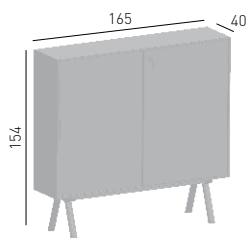

Unassembled structure, individual modules assembled.
Struttura non assemblata, singoli moduli assemblati.

1,03 m³
87,9 kg.

Finishing & Codes / Finiture e Codici

Melamine Cabinets / Mobili in Melaminico

cod. **CABMCC.00/PK__**

Melamine Laquered Cabinets / Mobili in Melaminico Laccato

cod. **CABQCC.__/PK__**