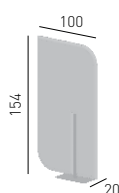

Standard colors / Colori standard

NA not assembled / non assemblato

0,125 m³ - 16,5 kg.
159x110x7cm.
1 pc [carton]

Frame Finishing & Codes / Finiture Telai e Codici

cod. PATNS100_(FRAME)_-(FABRIC)_