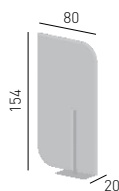

Standard colors / Colori standard

NA not assembled / non assemblato

0,125 m³ - 15,5 kg.
159x110x7cm.
1 pc [carton]

Frame Finishing & Codes / Finiture Telai e Codici

cod. PATNS80_(FRAME)_-(FABRIC)_