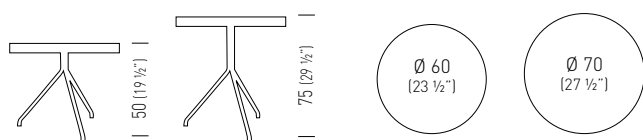

The Lol table collection is intended for outdoor use; youthfully simple and sunny, its design blends discreetly with either the most sparkling or the most sober environments. The table tops with fire resistant composite material core, as well as the bases, are available with three or four spokes, are made up of a metal structure treated for outdoor use, and with a matt finish. The available colour palette is common to many Gaber seating collections, guaranteeing tone-on-tone colour co-ordination throughout designed settings rather than lively contrasts, defining various colour combinations between bases, tops and seating.

Colors / Colori

diam.60  
diam.70

TLL31034.\_.\_/H50  
TLL31036.\_.\_/H50

0.23m³ / 10.5kg / 1pc  
 0.25m³ / 11.0kg / 1pc

diam.60  
diam.70

TLL31034.\_.\_/H75  
TLL31036.\_.\_/H75

0.33m³ / 11.0kg / 1pc  
 0.35m³ / 11.5kg / 1pc

diam.80

TLL31038.\_.\_/H75

0.52m³ / 12.0kg / 1pc

60x60  
70x70

TLL41035.\_.\_/H75  
TLL41037.\_.\_/H75

0.33m³ / 13.0kg / 1pc  
 0.35m³ / 15.0kg / 1pc

80x80

TLL41039.\_.\_/H75

0.52m³ / 16.5kg / 1pc