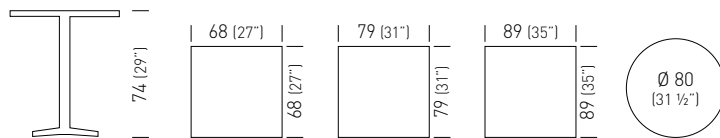

68x68compactop	THUGC200. __-__ /H74		0.17m³ / 15.1kg / 1pc
79x79compactop	THUGC204. __-__ /H74		0.18m³ / 15.6kg / 1pc
89x89compactop	THUGC212. __-__ /H74		0.20m³ / 18.1kg / 1pc
diam.80compactop	THUGC208. __-__ /H74		0.18m³ / 15.1kg / 1pc