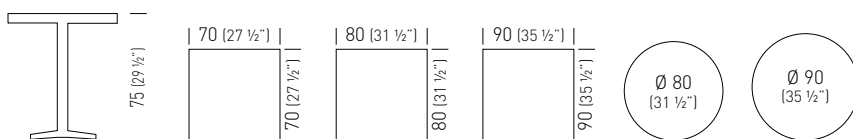

70x70laminated	THUGL220. __-__ /H75		0.17m³ / 15.1kg / 1pc
80x80laminated	THUGL222. __-__ /H75		0.18m³ / 17.6kg / 1pc
90x90laminated	THUGL224. __-__ /H75		0.20m³ / 19.1kg / 1pc
diam.80laminated	THUGL221. __-__ /H75		0.18m³ / 12.6kg / 1pc
diam.90laminated	THUGL223. __-__ /H75		0.20m³ / 13.6kg / 1pc