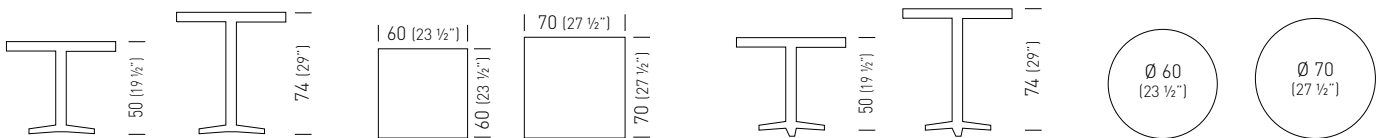

Colors / Colori

diam.60	TAK3I030._._/H50		0.075m ³ / 10kg / 1pc
diam.70	TAK3I032._._/H50		0.085m ³ / 10.5kg / 1pc
60x60	TAK4I031._._/H50		0.075m ³ / 12kg / 1pc
70x70	TAK4I033._._/H50		0.085m ³ / 13.5kg / 1pc
diam.60	TAK3I030._._/H74		0.075m ³ / 10.5kg / 1pc
diam.70	TAK3I032._._/H74		0.085m ³ / 11kg / 1pc
60x60	TAK4I031._._/H74		0.075m ³ / 12.5kg / 1pc
70x70	TAK4I033._._/H74		0.085m ³ / 14kg / 1pc

diam.60	TAK3I030._._/H100		0.105m ³ / 11kg / 1pc
60x60	TAK4I031._._/H100		0.105m ³ / 13kg / 1pc
diam.60	TAK3I030._._/H110		0.105m ³ / 11kg / 1pc
60x60	TAK4I031._._/H110		0.105m ³ / 13kg / 1pc

Steel Slim top and frame colors / Colori piani Steel Slim e struttura