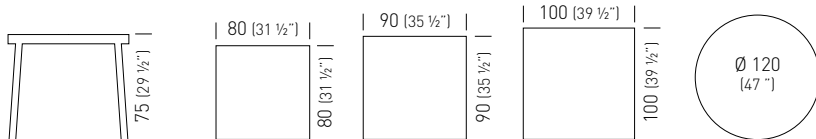

Frame Color / Colore Struttura

Price + € 40,00

Laminated Top Color / Colore Piano Laminato

Special Finishes / Finiture Speciali

**Laminated:** Special Laminated Surfaces Wood Effect 25 (p. 409) available on demand (min. 20pcs each code)  
Special Laminated Surfaces Wood Effect 25 (p. 409) disponibile su richiesta (min. 20pcs per codice)  
Special Laminated Surfaces Fenix 25 (p. 410) available on demand (min. 20pcs each code)  
Special Laminated Surfaces Fenix 25 (p. 410) disponibile su richiesta (min. 20pcs per codice)

80x80laminated	TLOGL230._____/H75		0.35m <sup>3</sup> / 21kg / 1pc
90x90laminated	TLOGL232._____/H75		0.46m <sup>3</sup> / 22kg / 1pc
100x100laminated	TLOGL234._____/H75		0.46m <sup>3</sup> / 24kg / 1pc
diam. 120laminated	TLOGL236._____/H75		0.80m <sup>3</sup> / 26kg / 1pc