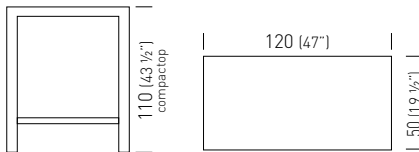

Frame Color / Colore Struttura

Compactop Color / Colore Piano Compactop

Laminated Top Color / Colore Piano Laminato

Special Finishes / Finiture Speciali

Compactop: Special Compactop Surfaces Fullcolor (p. 403) available on demand (min. 5pcs each code).
 Special Compactop Surfaces Fullcolor (p. 403) disponibile su richiesta (min. 5pcs per codice).
 Special Compactop Surfaces 10 (p. 404) available on demand (min. 20pcs each code).
 Special Compactop Surfaces 10 (p. 404) disponibile su richiesta (min. 20pcs per codice).

Laminated: Special Laminated Surfaces Wood Effect 25 (p. 409) available on demand (min. 20pcs each code).
 Special Laminated Surfaces Wood Effect 25 (p. 409) disponibile su richiesta (min. 20pcs per codice).
 Special Laminated Surfaces Fenix 25 (p. 410) available on demand (min. 20pcs each code).
 Special Laminated Surfaces Fenix 25 (p. 410) disponibile su richiesta (min. 20pcs per codice).