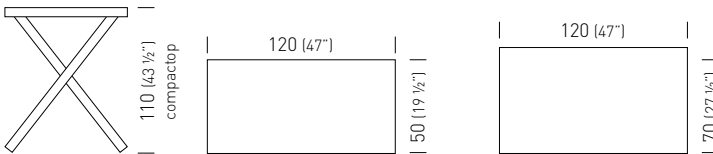

Only for Compactop
Solo per Compactop

Frame Color / Colore Struttura

Compactop Color / Colore Piano Compactop

Laminated Top Color / Colore Piano Laminato

Special Finishes / Finiture Speciali

Compactop: Special Compactop Surfaces Fullcolor (p. 403) available on demand (min. 5pcs each code).
Special Compactop Surfaces Fullcolor (p. 403) disponibile su richiesta (min. 5pcs per codice).
Special Compactop Surfaces 10 (p. 404) available on demand (min. 20pcs each code).
Special Compactop Surfaces 10 (p. 404) disponibile su richiesta (min. 20pcs per codice).
Laminated: Special Laminated Surfaces Wood Effect 25 (p. 409) available on demand (min. 20pcs each code).
Special Laminated Surfaces Wood Effect 25 (p. 409) disponibile su richiesta (min. 20pcs per codice).
Special Laminated Surfaces Fenix 25 (p. 410) available on demand (min. 20pcs each code).
Special Laminated Surfaces Fenix 25 (p. 410) disponibile su richiesta (min. 20pcs per codice).

120x50compactop	TICSC830._-_/H110		0.47m ³ / 25kg / 1pc
120x50laminated	TICSL836._-_/H110		0.47m ³ / 25kg / 1pc
120x70compactop	TICSC832._-_/H110		0.48m ³ / 26kg / 1pc
120x70laminated	TICSL838._-_/H110		0.48m ³ / 26kg / 1pc