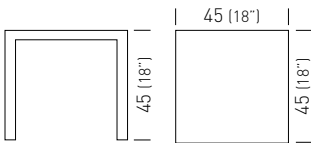

45x45

TMINT024.../H45

0.13m³ / 8kg / 2pcs