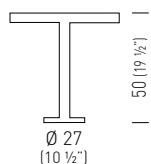

00

Top Color / Colore Piano

00  
Fullcolor

diam.50

TSATC140.\_\_\_\_/H50

 0.3m<sup>3</sup> / 10kg / 1pc