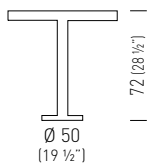

Saturno

Studio Eurolinea Design

Compactop with painted
aluminum frame.
Tavolo con piano Compactop
e struttura in alluminio verniciato.

Base Color / Colore Base

00

Top Color / Colore Piano

00

10

Ø 80
(31 1/2")

Ø 100
(39 1/2")

Ø 120
(47")

diam.80
diam.100
diam.120

TSATC142.___/H72
TSATC146.___/H72
TSATC150.___/H72

 0.56m³ / 28kg / 1pc
 0.74m³ / 30kg / 1pc
 0.87m³ / 33kg / 1pc

Ø 130
(51")

Ø 140
(55")

Ø 150
(59")

Ø 160
(63")

diam.130
diam.140
diam.150
diam.160

TSATC153.___/H72
TSATC156.___/H72
TSATC159.___/H72
TSATC162.___/H72

 0.90m³ / 50kg / 1pc
 0.90m³ / 53kg / 1pc
 0.90m³ / 56kg / 1pc
 1.10m³ / 59kg / 1pc