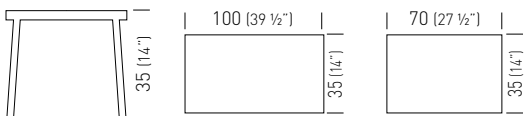

F

Top Color / Colore Piano

00

10

14

Fullcolor

100x35  
70x35

TSTEC118. \_\_-\_\_ /H35  
TSTEC094. \_\_-\_\_ /H35

 0.34m<sup>3</sup> / 10kg / 1pc  
 0.34m<sup>3</sup> / 7kg / 1pc