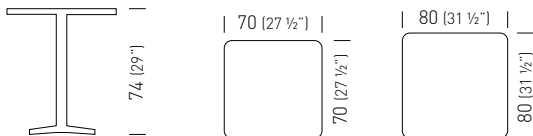

The Hug tables collection, made with a 4-star aluminum base, equipped with adjustable feet, is enriched with new Porcelain tops, thus adapting to the most prestigious installations. The Porcelain stoneware tops stand out for their excellent technical performance, ideal for the most delicate uses where maximum hygiene and resistance must be guaranteed. Porcelain tops are compatible with foodstuffs, resistant to fungi and molds, suitable for both indoor and outdoor use, resistant to frost, heat and high temperatures, they can be cleaned very easily while maintaining the characteristics of the surface.

La collezione di tavoli Hug, realizzata con basamento 4 razze in alluminio, dotata di piedini regolabili, si arricchisce di nuovi piani quadrati in Gres Porcellanato, adattandosi così alle installazioni più prestigiose. I piani in Gres Porcellanato si distinguono per le eccellenti performance tecniche, ideali negli impieghi più delicati nei quali è necessario garantire la massima igiene e resistenza. I piani Porcelain sono compatibili con le sostanze alimentari, resistenti a funghi e muffe, idonei ad un utilizzo sia interno che esterno, resistenti al gelo, al calore a alle alte temperature, si possono pulire con estrema facilità mantenendo inalterate le caratteristiche della superficie.

Frame Color / Colore Struttura