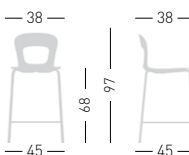

cod.145.--/IP78NA chromed/cromata

cod.145.--/IP78NAB white/bianco

cod.145.--/IP78NAN black/nero

Min. order 4pcs
each code
Ordine min 4pz
per codice

BLOG 68 UPHOLSTERED

Upholstered fabric or leather seat and chromed or painted metal frame. Seduta in tessuto o pelle, telaio in metallo cromato o verniciato.