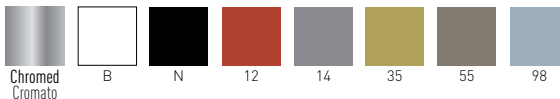

Frame Finishes / Finiture telaio