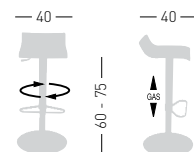

A assembled / assemblato

0,19 m³ - 10 kg.
46x46x89cm.
1 pcs [carton]

Frame Finishing & Codes / Finiture Telai e Codici

cod. 39.-- /T

Base color combined with the seat
Colore base abbinata alla seduta