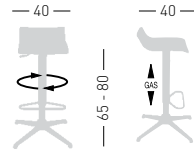

## OVER

Techno-polymer seat, chromed frame and combined base. Seduta in tecnopolimero, telaio cromato e base abbinata.

A assembled / assemblato

0,19 m<sup>3</sup> - 8 kg.  
46x46x89cm.  
1 pcs [carton]

Frame Finishing & Codes / Finiture Telai e Codici

## OVER T

Techno-polymer seat, chromed frame and combined base. Seduta in tecnopolimero, telaio cromato e base abbinata.

A assembled / assemblato

0,19 m<sup>3</sup> - 10 kg.  
46x46x89cm.  
1 pcs [carton]