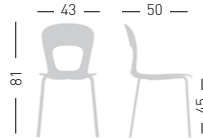

Techno-polymer shell upholstered by King fabric or leather. Chromed or painted metal frame.
Scocca in tecnopolimero rivestito in tessuto King o pelle. Telaio in metallo cromato o verniciato.