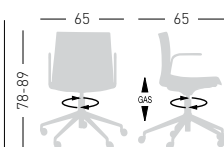

NA not assembled / non assemblato

0,24 m³ - 19 kg.
66x55x63cm.
2 pcs [carton]

Frame Finishing & Codes / Finiture Telai e Codici

cod. 365. __-__ /IET5RB polished/pulita
cod. 365. __-__ /IKT5RB polished/pulita
cod. 365. __-__ /IBT5RB polished/pulita
cod. 365. __-__ /IDKT5RB polished/pulita
cod. 365. __-__ /ITCT5RB polished/pulita

Fabric required
Fabbisogno di tessuto
1 pcs: Lin Mtrs 1,2 (h1,40)

COM fabric min. order
10pcs each code
Tessuto cliente TC ordine
min. 10pz per codice
Min. order 4pcs
each code
Ordine min 4pz
per codice