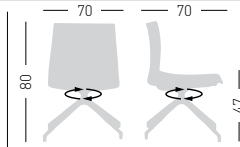

NA not assembled / non assemblato