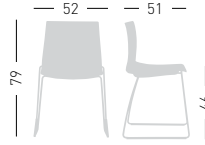

NA not assembled / non assemblato

0,48 m³ - 31 kg.
66x55x63cm.
66x55x63cm.
4 pcs [carton]

Frame Finishing & Codes / Finiture Telai e Codici

cod. 365. __/IEST chromed/cromata
cod. 365. __/IESTB white painted/verniciato bianco
cod. 365. __/IKST chromed/cromata
cod. 365. __/IKSTB white painted/verniciato bianco
cod. 365. __/IBST chromed/cromata
cod. 365. __/IBSTB white painted/verniciato bianco
cod. 365. __/IDKST chromed/cromata
cod. 365. __/IDKSTB white painted/verniciato bianco
cod. 365./ITCST chromed/cromata
cod. 365./ITCSTB white painted/verniciato bianco

Fabric required
Fabbisogno di tessuto
1 pcs: Lin Mtrs 1,2 (h1,40)

Min. order 4pcs
each code
Ordine min 4pz
per codice