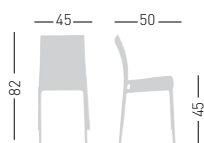

# Venezia

Available coverings / Finiture disponibili  
 Aurea eco-leather / Ecopelle aurea **E** (4pcs min.)  
 COM fabric / Tessuto cliente **TC** (10pcs min.)

## VENEZIA UPHOLSTERED

Techno-polymer upholstered chair in eco-leather.  
 Sedia in tecnopolimero imbottita in ecopelle.

A assembled / assemblato

0,30 m<sup>3</sup> - 10,6 kg.  
 62,5x46x97cm.  
 2 pcs [carton]