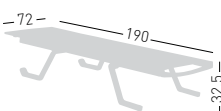

Sunlounger Doge

Available colors / Colori disponibili

DOGE

Stackable sun lounger, with toughened, co-injected techno-polymer, steel and aluminum frame. High-resistance and flexible techno-polymer-injected slats, casters for ease of manoeuvrability, and back adjustable to five positions.

stackable / impilabile
A assembled / assemblato

0,80 m³ - 56 kg.
192x74x55cm.
4 pcs [carton]

3,2 m³ - 333 kg.
192x74x222cm.
24 pcs [pallet]

container 20" 212pcs
container 40" 424pcs

Frame Finishing & Codes / Finiture Telai e Codici