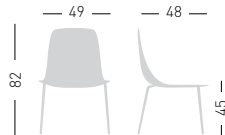

stackable / impilabile (4pcs)
NA not assembled / non assemblato

Frame Finishing & Codes / Finiture Telai e Codici

cod.92.--/TPB white/bianco