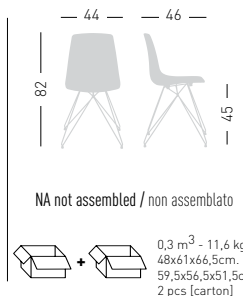

Frame Finishing & Codes / Finiture Telai e Codici

cod.92.--/TC chromed/cromata
cod.92.--/TCB white painted/verniciato bianco
cod.92.--/TCN black painted/verniciato nero