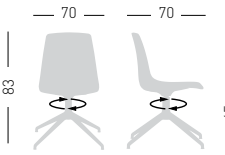

NA not assembled / non assemblato

Frame Finishing & Codes / Finiture Telai e Codici

cod.92.--/L polished/lucida

Felt Glides / Tappi in feltro