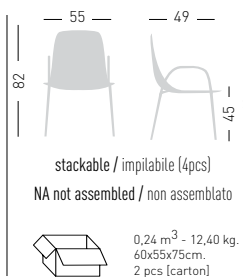

Frame Finishing & Codes / Finiture Telai e Codici

cod.92.--/TB chromed/cromata
cod.92.--/TBB white painted/verniciato bianco
cod.92.--/TBN black painted/verniciato nero