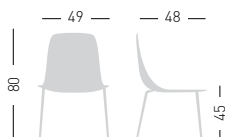

stackable / impilabile (4pcs)
NA not assembled / non assemblato

0,24 m³ - 22 kg.
55x65,5x63cm.
4 pcs [carton]

Frame Finishing & Codes / Finiture Telai e Codici

cod.135.--/TPB white painted/verniciato bianco