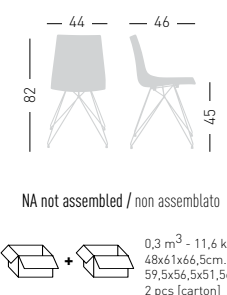

Frame Finishing & Codes / Finiture Telai e Codici

- cod.135.--/TC chromed/cromata
- cod.135.--/TCB white painted/verniciato bianco
- cod.135.--/TCN black painted/verniciato nero