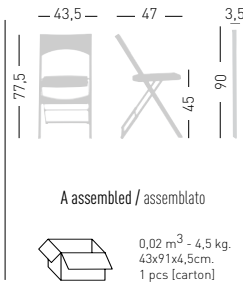

Frame Finishing & Codes / Finiture Telai e Codici

cod.29.--/A

cod.29.--/IGN fire retardant / ignifuga

fire retardand minimum 300 pcs
ignifuga minimo 300 pz

COMPACT TROLLEY/CARRELLO

Trolley for Compact chair 7 pieces / Carrello sedia Compact 7 pezzi **cod. 2006/A**
Trolley for Compact chair 14 pieces / Carrello sedia Compact 14 pezzi **cod. 2007/A**