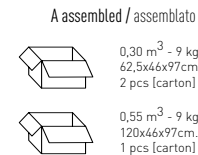

Frame Finishing & Codes / Finiture Telai e Codici

cod.29.--/A

cod.29.--/IGN fire retardant / ignifuga

fire retardand minimum 300 pcs
ignifuga minimo 300 pz

COMPACT TROLLEY/CARRELLO

Trolley for Compact chair 7 pieces / Carrello sedia Compact 7 pezzi **cod. 2006/A**
Trolley for Compact chair 14 pieces / Carrello sedia Compact 14 pezzi **cod. 2007/A**