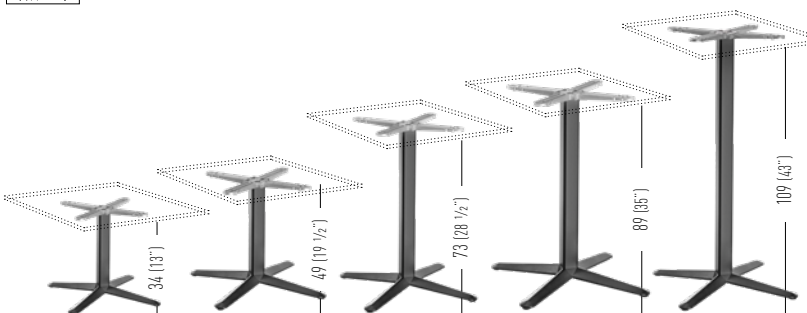

ARKET 3

H34-H49-H73-H89-H109 3 spur aluminum casted base, column made in aluminum extruded tube, aluminum cross and adjustable feet.

Basamento per tavolo H34-H49-H73-H89-H109 con 3 razze e crociera in alluminio pressofuso, colonna in alluminio estruso. Piedini regolabili.

Top max dimensions / Massima dimensione piano

Available table tops / Piani tavolo disponibili

compactop laminated

Frame Color / Colore Struttura

H34	BAK3C.____		0.055m ³ / 3.5kg / 1pc
H49	BAK3B.____		0.055m ³ / 3.5kg / 1pc
H73	BAK3.____		0.055m ³ / 4.0kg / 1pc
H89	BAK3M.____		0.085m ³ / 4.2kg / 1pc
H109	BAK3A.____		0.085m ³ / 4.2kg / 1pc

Minimum order 20 pcs each code, unless combined with Gaber table tops. Ordine minimo 20 pezzi per codice, se non abbinato a piani Gaber.

ARKET 4

H34-H49-H73-H89-H109 4 spur aluminum casted base, column made in aluminum extruded tube, aluminum cross and adjustable feet.

Basamento per tavolo H34-H49-H73-H89-H109 con 4 razze e crociera in alluminio pressofuso, colonna in alluminio estruso. Piedini regolabili.

Top max dimensions / Massima dimensione piano

Available table tops / Piani tavolo disponibili