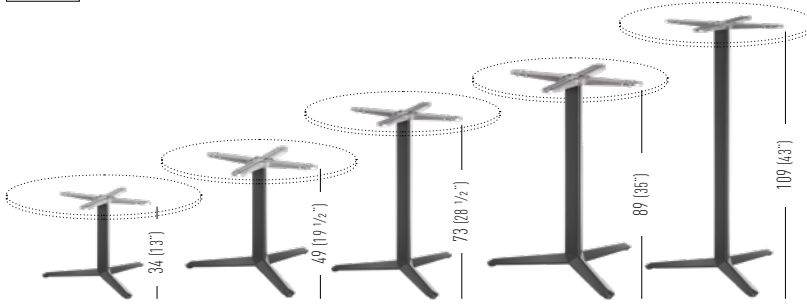

ARKET 3

H34-H49-H73-H89-H109 3 spur aluminum casted base, column made in aluminum extruded tube, aluminum cross and adjustable feet.

Basamento per tavolo H34-H49-H73-H89-H109 con 3 razze e crociera in alluminio pressofuso, colonna in alluminio estruso. Piedini regolabili.

Top max dimensions / Massima dimensione piano

Available table tops / Piani tavolo disponibili

compactop laminated

Frame Color / Colore Struttura

H34	BAK3C.____		0.055m ³ / 3.5kg / 1pc
H49	BAK3B.____		0.055m ³ / 3.5kg / 1pc
H73	BAK3.____		0.055m ³ / 4.0kg / 1pc
H89	BAK3M.____		0.085m ³ / 4.2kg / 1pc
H109	BAK3A.____		0.085m ³ / 4.2kg / 1pc

Minimum order 20 pcs each code, unless combined with Gaber table tops. Ordine minimo 20 pezzi per codice, se non abbinato a piani Gaber.

ARKET 4

H34-H49-H73-H89-H109 4 spur aluminum casted base, column made in aluminum extruded tube, aluminum cross and adjustable feet.

Basamento per tavolo H34-H49-H73-H89-H109 con 4 razze e crociera in alluminio pressofuso, colonna in alluminio estruso. Piedini regolabili.

Top max dimensions / Massima dimensione piano

Available table tops / Piani tavolo disponibili