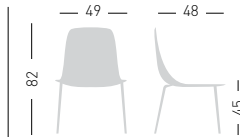

A assembled / assemblato

0,24 m³ - 13 kg.
55x65,5x63cm.
2 pcs [carton]

Frame Finishing & Codes / Finiture Telai e Codici

cod. 92.--/IETPB white painted/verniciato bianco
cod. 92.--/IKTPB white painted/verniciato bianco
cod. 92.--/IBTPB white painted/verniciato bianco
cod. 92./ITCTPB white painted/verniciato bianco

Fabric required
Fabbisogno di tessuto
1 pcs: Lin Mtrs 1,0 (h1,40)

Min. order 4pcs
each code
Ordine min 4pz
per codice