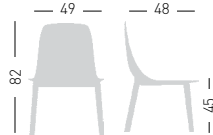

A assembled / assemblato

0,24 m³ - 13 kg.
55x65,5x63cm.
2 pcs [carton]

Frame Finishing & Codes / Finiture Telai e Codici

cod.92.--/IEBLF beech/faggio
cod.92.--/IKBLF beech/faggio
cod.92.--/IBBLF beech/faggio
cod.92.--/ITCBLF beech/faggio

Felt Glides / Tappi in feltro

Fabric required
Fabbisogno di tessuto
1 pcs: Lin Mtrs 1,0 (h1,40)

Min. order 4pcs
each code
Ordine min 4pz
per codice