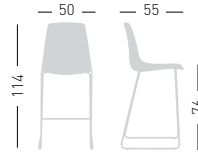

stackable / impilabile (6pcs)

NA not assembled / non assemblato

0,50 m³ - 28,4 kg.
64x59x86cm.
60x56x51cm.
4 pcs [carton]

Frame Finishing & Codes / Finiture Telai e Codici

cod.192.--/76ST chromed/cromata

cod.192.--/76STB white painted/verniciato bianco

cod.192.--/76STN black painted/verniciato nero