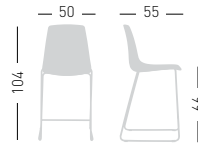

stackable / impilabile (6pcs)

NA not assembled / non assemblato

0,50 m³ - 27,0 kg.
64x59x86cm.
60x56x51cm.
4 pcs [carton]

Frame Finishing & Codes / Finiture Telai e Codici

cod.192.--/66ST chromed/cromata

cod.192.--/66STB white painted/verniciato bianco

cod.192.--/66STN black painted/verniciato nero