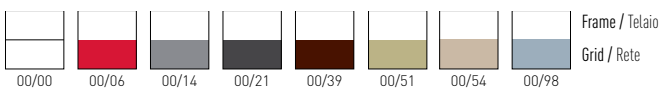

Available colors / Colori disponibili