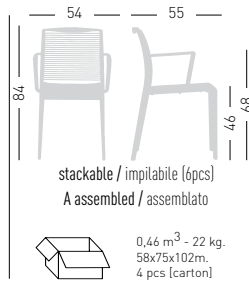

Frame Finishing & Codes / Finiture Telai e Codici

cod.375. __ - __ /A