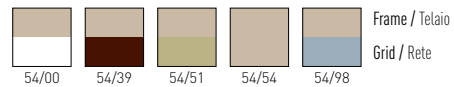

Available colors / Colori disponibili