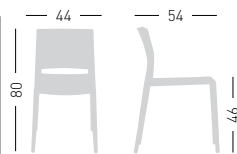

stackable / impilabile (5pcs)
A assembled / assemblato

0,32 m³ - 19,6 kg.
50x65x99cm.
4 pcs [carton]

Frame Finishing & Codes / Finiture Telai e Codici

cod.370.--/A

cod.370.00/IGN white fire retardant/bianco ignifuga

Minimum order 20pcs/ Ordine minimo 20pz

cod.370.--/IGN fire retardant/ignifuga

Minimum order 100pcs/ Ordine minimo 100pz

BAKHITA B

Twin-material techno-polymer chair
with integrated armrests.
Sedia bi-materiale in tecnopolimero
con braccioli integrati.