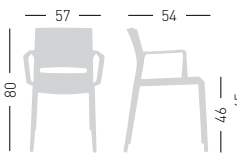

stackable / impilabile (5pcs)
A assembled / assemblato

0,38 m³ - 22 kg.
59x65x99cm.
4 pcs [carton]

Frame Finishing & Codes / Finiture Telai e Codici

cod.371.--/A

cod.371.--/IGN fire retardant/ignifuga

Minimum order 100pcs/ Ordine minimo 100pz