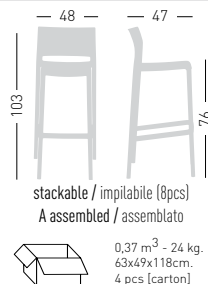

BAKHITA 76

Stackable techno-polymer stool.
Sgabello impilabile in tecnopolimero.

stackable / impilabile (8pcs)
A assembled / assemblato

0,37 m³ - 24 kg.
63x49x118cm.
4 pcs (carton)

Frame Finishing & Codes / Finiture Telai e Codici

cod.372.--/76A

cod.372.--/76IGN fire retardant/ignifugo

Minimum order 100pcs/ Ordine minimo 100pcs