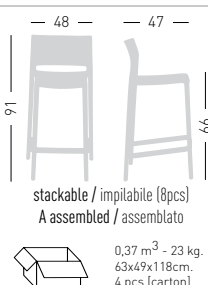

BAKHITA 66

Stackable techno-polymer stool.
Sgabello impilabile in tecnopolimero.

stackable / impilabile (8pcs)
A assembled / assemblato

0,37 m³ - 23 kg.
63x49x118cm.
4 pcs (carton)

Frame Finishing & Codes / Finiture Telai e Codici

cod.372.--/66A

cod.372.--/66IGN fire retardant/ignifugo

Minimum order 100pcs/ Ordine minimo 100pcs

BAKHITA CUSHION / CUSCINO

Upholstered cushion.
Cuscino tappezzato.

Available fabric.
Tessuti disponibili.
B, E, K, DK, TC, MG, SX

0,4 kg
Inside stools boxes
Netta scatola degli
sgabelli

Frame Finishing & Codes / Finiture Telai e Codici

cod. 314.-- (E)

cod. 314.-- (K)

cod. 314.-- (B)

cod. 314.-- (MG)

cod. 314.-- (SX)

cod. 314.--(DK)

cod.314.TC COM fabric/tessuto cliente

Fabric required
Fabbisogno di tessuto
4 pcs : Lin Mtrs 1 (h1,40)

Min. order 4pcs
each code
Ordine min 4pz
per codice