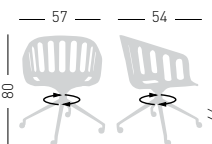

BASKET CHAIR ST

Chromed or black painted sled steel frame, techno-polymer shell.
Struttura a slitta, cromata o verniciata nera, scocca in tecnopolimero.

NA not assembled / non assemblato

Frame Finishing & Codes / Finiture Telai e Codici

cod.268.--/ST chromed/cromata
cod.268.--/STN black painted/verniciato nero

BASKET CHAIR BL

4-Legged wooden beech frame, techno-polymer shell.
Struttura in legno di faggio 4 gambe, scocca in tecnopolimero.

NA not assembled / non assemblato

Frame Finishing & Codes / Finiture Telai e Codici

cod.268.--/BL_

Felt Glides / Tappi in feltro

BASKET CHAIR U

Swivel on 4-blade aluminum painted base, with glides.
Girevole su basamento verniciato in alluminio a 4 razze su piedini.

NA not assembled / non assemblato

Frame Finishing & Codes / Finiture Telai e Codici

cod.268.--/UB white painted/verniciato bianco
cod.268.--/UN black painted/verniciato nero

Felt Glides / Tappi in feltro

BASKET CHAIR UR

Swivel on 4-blade aluminum painted base, with castors.
Girevole su basamento verniciato in alluminio a 4 razze su ruote.

NA not assembled / non assemblato

Frame Finishing & Codes / Finiture Telai e Codici

cod.268.--/URB white painted/verniciato bianco
cod.268.--/URN black painted/verniciato nero

BASKET PL

4-legged wooden swivel base with solid Oak spokes reinforced with inner steel structure, techno-polymer shell.
Base girevole con quattro razze in rovere massello, rinforzate con struttura in acciaio interna, scocca in tecnopolimero.

Oak Essence / Essenza Rovere

A assembled / assemblato

Frame Finishing & Codes / Finiture Telai e Codici

cod. 268._/PLRN Oak/Rovere