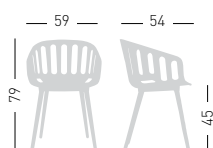

NA not assembled / non assemblato

0,24 m³ - 23,60 kg.
55x65,5x63cm.
4 pcs [carton]

Frame Finishing & Codes / Finiture Telai e Codici

cod.268.--/BP--

Legs and shells colors can be combined
I colori delle gambe possono essere abbinati alla scocca

Available Legs Color / Colori disponibili Gambe