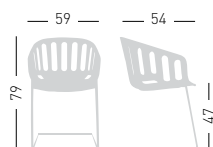

NA not assembled / non assemblato

0,18+0,24 m³ - 22,40 kg.
60x56x51cm.

66x55x63cm.
4 pcs [carton]

Frame Finishing & Codes / Finiture Telai e Codici

cod.268.--/CTL chromed/cromata
cod.268.--/CTLN black painted/verniciato nero