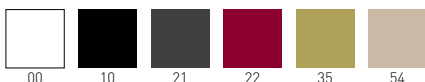

Available colors / Colori disponibili

BASKET CHAIR NA