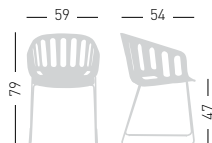

BASKET CHAIR ST

Chromed or black painted sled steel frame, techno-polymer shell.
Struttura a slitta, cromata o verniciata nera, scocca in tecnopolimero.

NA not assembled / non assemblato

Frame Finishing & Codes / Finiture Telai e Codici

cod.268.--/ST chromed/cromata
cod.268.--/STN black painted/verniciato nero

BASKET CHAIR BL

4-Legged wooden beech frame, techno-polymer shell.
Struttura in legno di faggio 4 gambe, scocca in tecnopolimero.

NA not assembled / non assemblato

Frame Finishing & Codes / Finiture Telai e Codici

cod.268.--/BL_

Felt Glides / Tappi in feltro

BASKET CHAIR U

Swivel on 4-blade aluminum painted base, with glides.
Girevole su basamento verniciato in alluminio a 4 razze su piedini.

NA not assembled / non assemblato

Frame Finishing & Codes / Finiture Telai e Codici

cod.268.--/UB white painted/verniciato bianco
cod.268.--/UN black painted/verniciato nero

Felt Glides / Tappi in feltro

BASKET CHAIR UR

Swivel on 4-blade aluminum painted base, with castors.
Girevole su basamento verniciato in alluminio a 4 razze su ruote.

NA not assembled / non assemblato

Frame Finishing & Codes / Finiture Telai e Codici

cod.268.--/URB white painted/verniciato bianco
cod.268.--/URN black painted/verniciato nero

BASKET PL

4-legged wooden swivel base with solid Oak spokes reinforced with inner steel structure, techno-polymer shell.
Base girevole con quattro razze in rovere massello, rinforzate con struttura in acciaio interna, scocca in tecnopolimero.

Oak Essence / Essenza Rovere

A assembled / assemblato

Frame Finishing & Codes / Finiture Telai e Codici

cod. 268._/PLRN Oak/Rovere