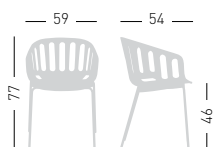

stackable / impilabile (4pcs)

NA not assembled / non assemblato

0,27 m³ - 21,60 kg.
64x64x64cm.
4 pcs [carton]

Frame Finishing & Codes / Finiture Telai e Codici

cod.268.--/NA chromed/cromata
cod.268.--/NAN black painted/verniciato nero
cod.268.--/NAB white painted/verniciato bianco
cod.268.--/NA21 painted/verniciato
cod.268.--/NA22 painted/verniciato
cod.268.--/NA35 painted/verniciato
cod.268.--/NA54 painted/verniciato

Available Painted Frame Colors / Colori disponibili Telaio Verniciato