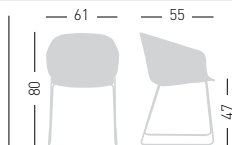

NA not assembled / non assemblato

0,24 m³ - 9,2 kg.
66x55x63cm.
1 pcs [carton]

Frame Finishing & Codes / Finiture Telai e Codici

cod.268.--/IEST chromed/cromata
cod.268.--/IESTN black painted/verniciato nero
cod.268.--/IKST chromed/cromata
cod.268.--/IKSTN black painted/verniciato nero
cod.268.--/IBST chromed/cromata
cod.268.--/IBSTN black painted/verniciato nero
cod.268.--/ISST chromed/cromata
cod.268.--/ISSTN black painted/verniciato nero
cod.268.--/IDKST chromed/cromata
cod.268.--/IDKSTN black painted/verniciato nero
cod.268/ITCST chromed/cromata
cod.268/ITCSTN black painted/verniciato nero

Fabric required
Fabbisogno di tessuto
1 pcs: Lin Mtrs 1,3 (h1,40)

COM fabric min. order
10pcs each code
Tessuto cliente TC ordine
min. 10pz per codice

Min. order 4pcs
each code
Ordine min 4pz
per codice