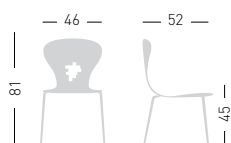

stackable / impilabile (5pcs)

A assembled / assemblato

0,30 m³ - 20 kg.
61x55x96cm.
4 pz. [carton]

Frame Finishing & Codes / Finiture Telai e Codici

cod.93.--/A chromed/cromata

cod.93.--/AB white painted/verniciato bianco