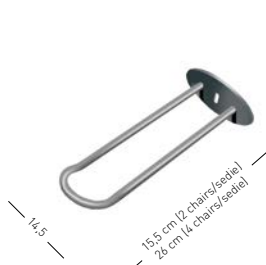

COMPACT WALL HOOK/GANCIO A MURO

Wall hook 2 fold. chairs / Gancio a muro per 2 sedie pieghevoli **cod. 1060**
Wall hook 4 fold. chairs / Gancio a muro per 4 sedie pieghevoli **cod. 1061**