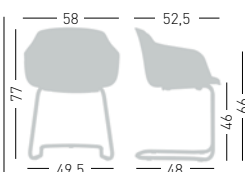

NA not assembled / non assemblata

0,84 m³ - 34 kg.
62x57x42cm
+ 66x55x63cm
4 pcs [carton]

Frame Finishing & Codes / Finiture Telai e Codici

cod. 266. __/IECTL chromed/cromata
cod. 266. __/IECTLN black painted/verniciato nero
cod. 266. __/IKCTL chromed/cromata
cod. 266. __/IKCTLN black painted/verniciato nero
cod. 266. __/IBCTL chromed/cromata
cod. 266. __/IBCTLN black painted/verniciato nero
cod. 266. __/ISCTL chromed/cromata
cod. 266. __/ISCTLN black painted/verniciato nero
cod. 266. __/IDKCTL chromed/cromata
cod. 266. __/IDKCTLN black painted/verniciato nero
cod. 266. __/IPCTL chromed/cromata
cod. 266. __/IPCTLN black painted/verniciato nero
cod. 266./ITCCTL chromed/cromata
cod. 266./ITCCTLN black painted/verniciato nero

Fabric required
Fabbisogno di tessuto
1 pc: Lin Mtrs 1,3 [h1,40]

Min. order 4pcs
each code
Ordine min 4pz
per codice