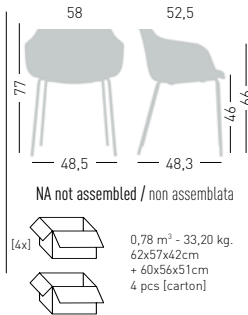

DAME UPHOLSTERED IMBOTTITE

Available coverings / Finiture disponibili
King fabric / Tessuto King **K** (4pcs min.)
Blazer fabric / Tessuto Blazer **B** (4pcs min.)
Superb Trevira Velvet / Velluto Superb Trevira **S** (4pcs min.)
Kvadrat fabrics / Tessuti Kvadrat **DK** (4pcs min.)
Aurea eco-leather / Ecopelle Aurea **E** (4pcs min.)
Leather / Pelle **P** (4pcs min.)
COM fabric / Tessuto Cliente **TC** (10pcs min.)

DRESS DAME NA

Chromed or painted 4-Legged metal frame, padded and upholstered shell.
Struttura in metallo 4 gambe, cromata o verniciata, scocca imbottita e rivestita.