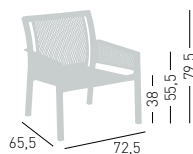

GRAND MINUSH

Techno-polymer armchair with co-injected metal frame.
Poltrona in tecnopolimero con telaio metallico co-iniettato.