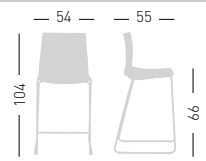

stackable / impilabile (6pcs)
NA not assembled / non assemblato
0,50 m³ - 25,5 kg.
64x59x86cm
60x56x51cm
4 pcs [carton]

Frame Finishing & Codes / Finiture Telai e Codici

cod.362.--/66ST chromed/cromata
cod.362.--/66STB white painted/verniciato bianco
cod.362.--/66STN black painted/verniciato nero