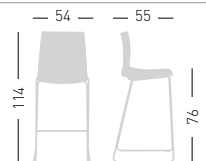

stackable / impilabile (6pcs)
NA not assembled / non assemblato
0,50 m³ - 26,8 kg.
64x59x86cm
60x56x51cm
4 pcs [carton]

Frame Finishing & Codes / Finiture Telai e Codici

cod.362.--/76ST chromed/cromata
cod.362.--/76STB white painted/verniciato bianco
cod.362.--/76STN black painted/verniciato nero

KANVAS ST 66

Techno-polymer seat and chromed or outdoor painted stackable frame. Sgabello impilabile con seduta in tecnopolimero e telaio in metallo cromato o verniciato per esterno.