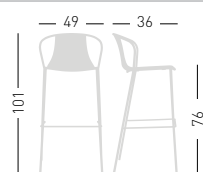

stackable / impilabile (4pcs)
A assembled / assemblato

0,41 m³ - 24,4 kg.
60x59x116cm.
4 pcs [carton]

Frame Finishing & Codes / Finiture Telaio e Codici

cod. 189. __/76A_