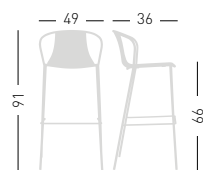

stackable / impilabile (4pcs)
A assembled / assemblato

0,41 m³ - 23,6 kg.
60x59x116cm.
4 pcs [carton]

Frame Finishing & Codes / Finiture Telaio e Codici

cod. 189. __/66A_