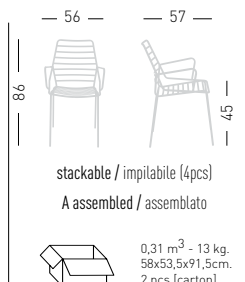

stackable / impilabile (4pcs)
A assembled / assemblato

0,31 m³ - 13 kg.
58x53,5x91,5cm.
2 pcs [carton]

Frame Finishing & Codes / Finiture Telai e Codici

cod.88.--/A

Min. order 4pcs
each code
Ordine min 4pz
per codice