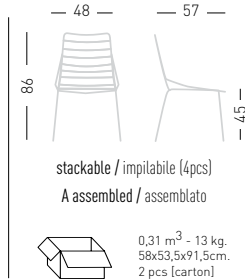

stackable / impilabile (4pcs)
A assembled / assemblato

0,31 m³ - 13 kg.
58x53,5x91,5cm.
2 pcs [carton]

Frame Finishing & Codes / Finiture Telai e Codici

cod.86.--/A

Min. order 4pcs
each code
Ordine min 4pz
per codice